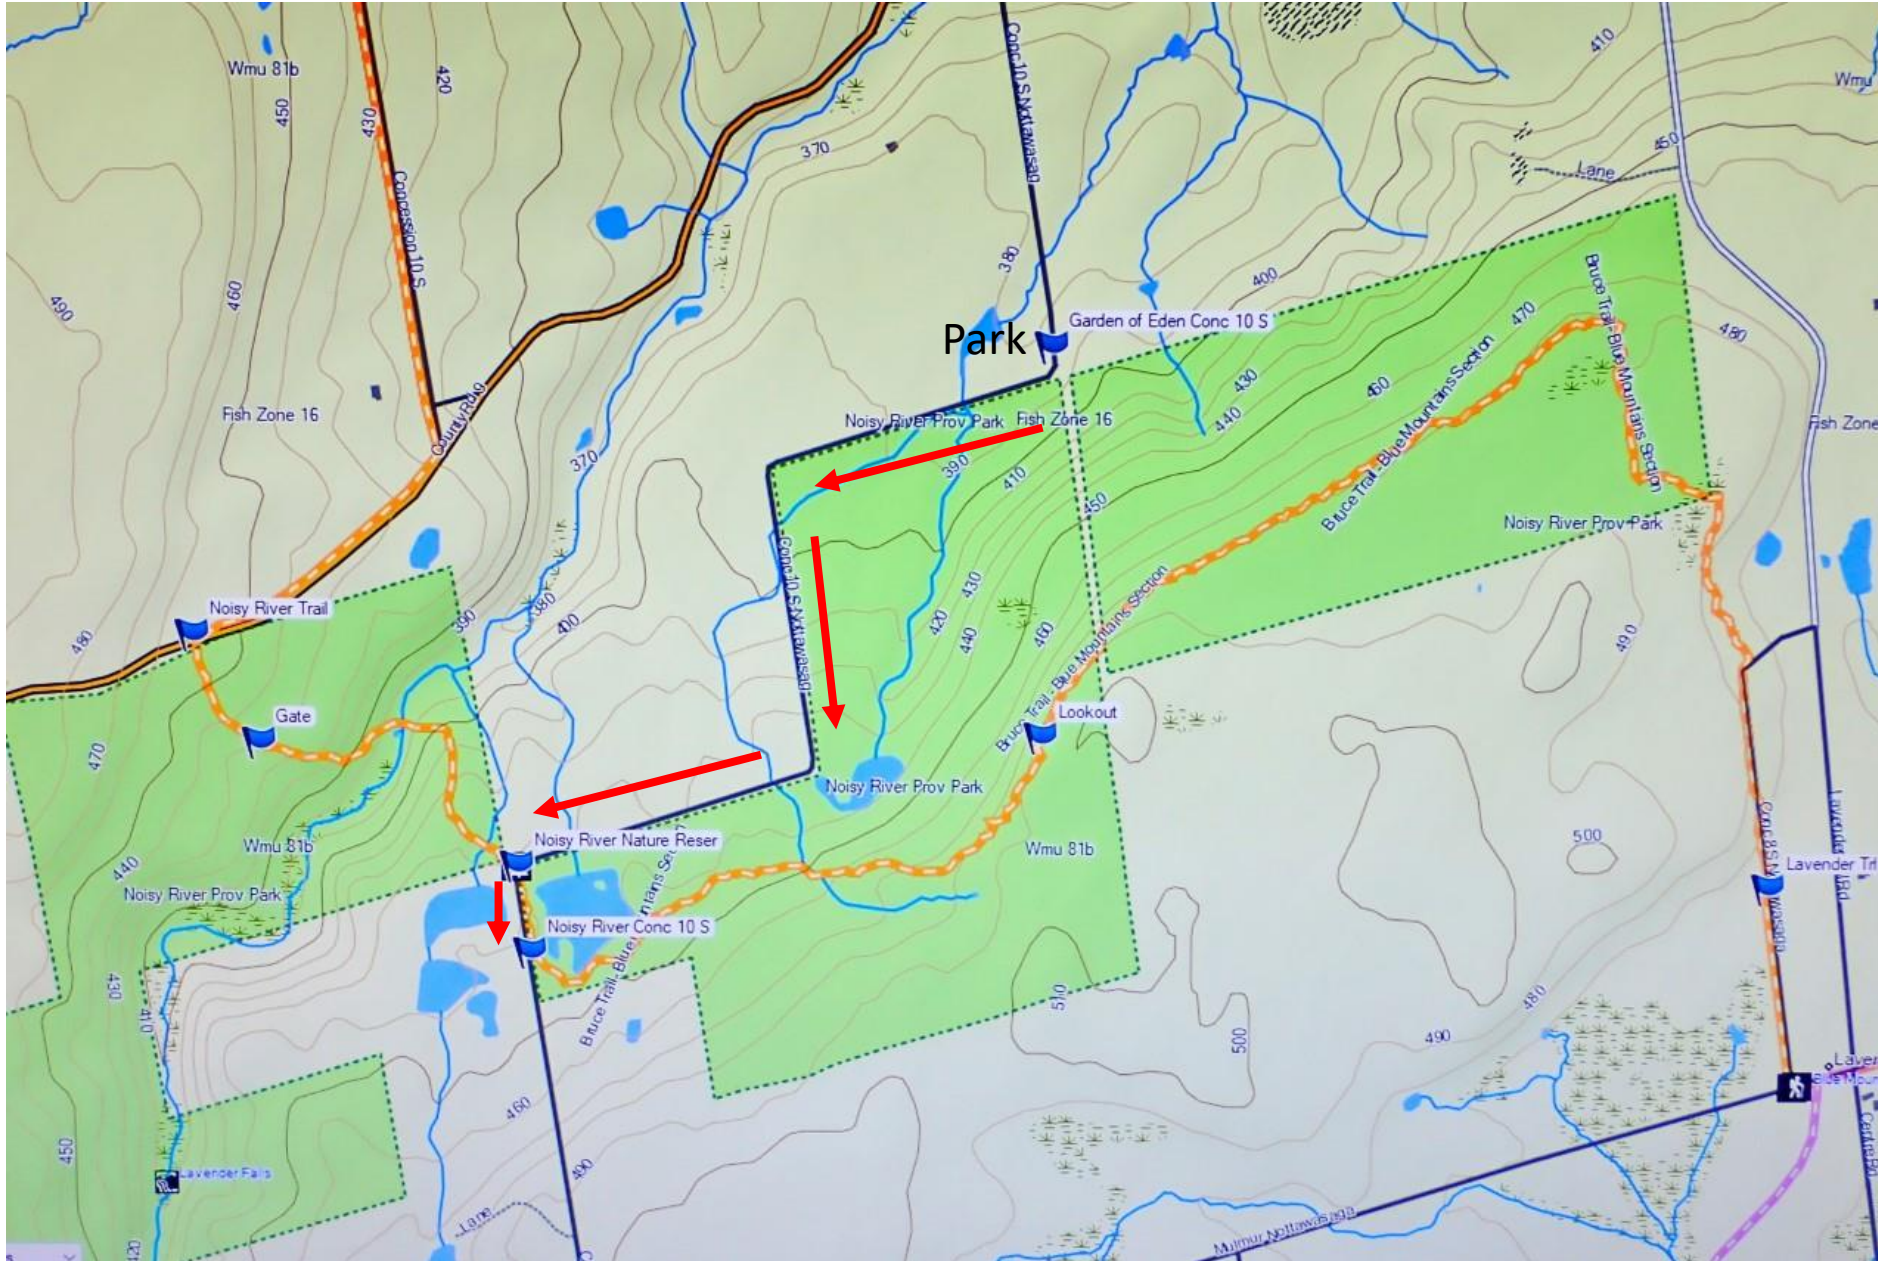

Garden of Eden Road – 4.5 km

Park on Garden of Eden Road (winter Maintenance ends)

Follow road to the lake which is cleared for skating. The winter maintenance on the road picks up here.

Directions:

Leave Collingwood on Hwy 124 south. After Duntroon, the Hwy will veer in a sweeping turn right, turn left here onto Concession 8. Follow the road through Glen Huron, all the way to Dunnedin. At Dunnedin turn right, and then left on the Garden of Eden Road. Follow road until winter maintenance ends. Park here, and snowshoe the road.